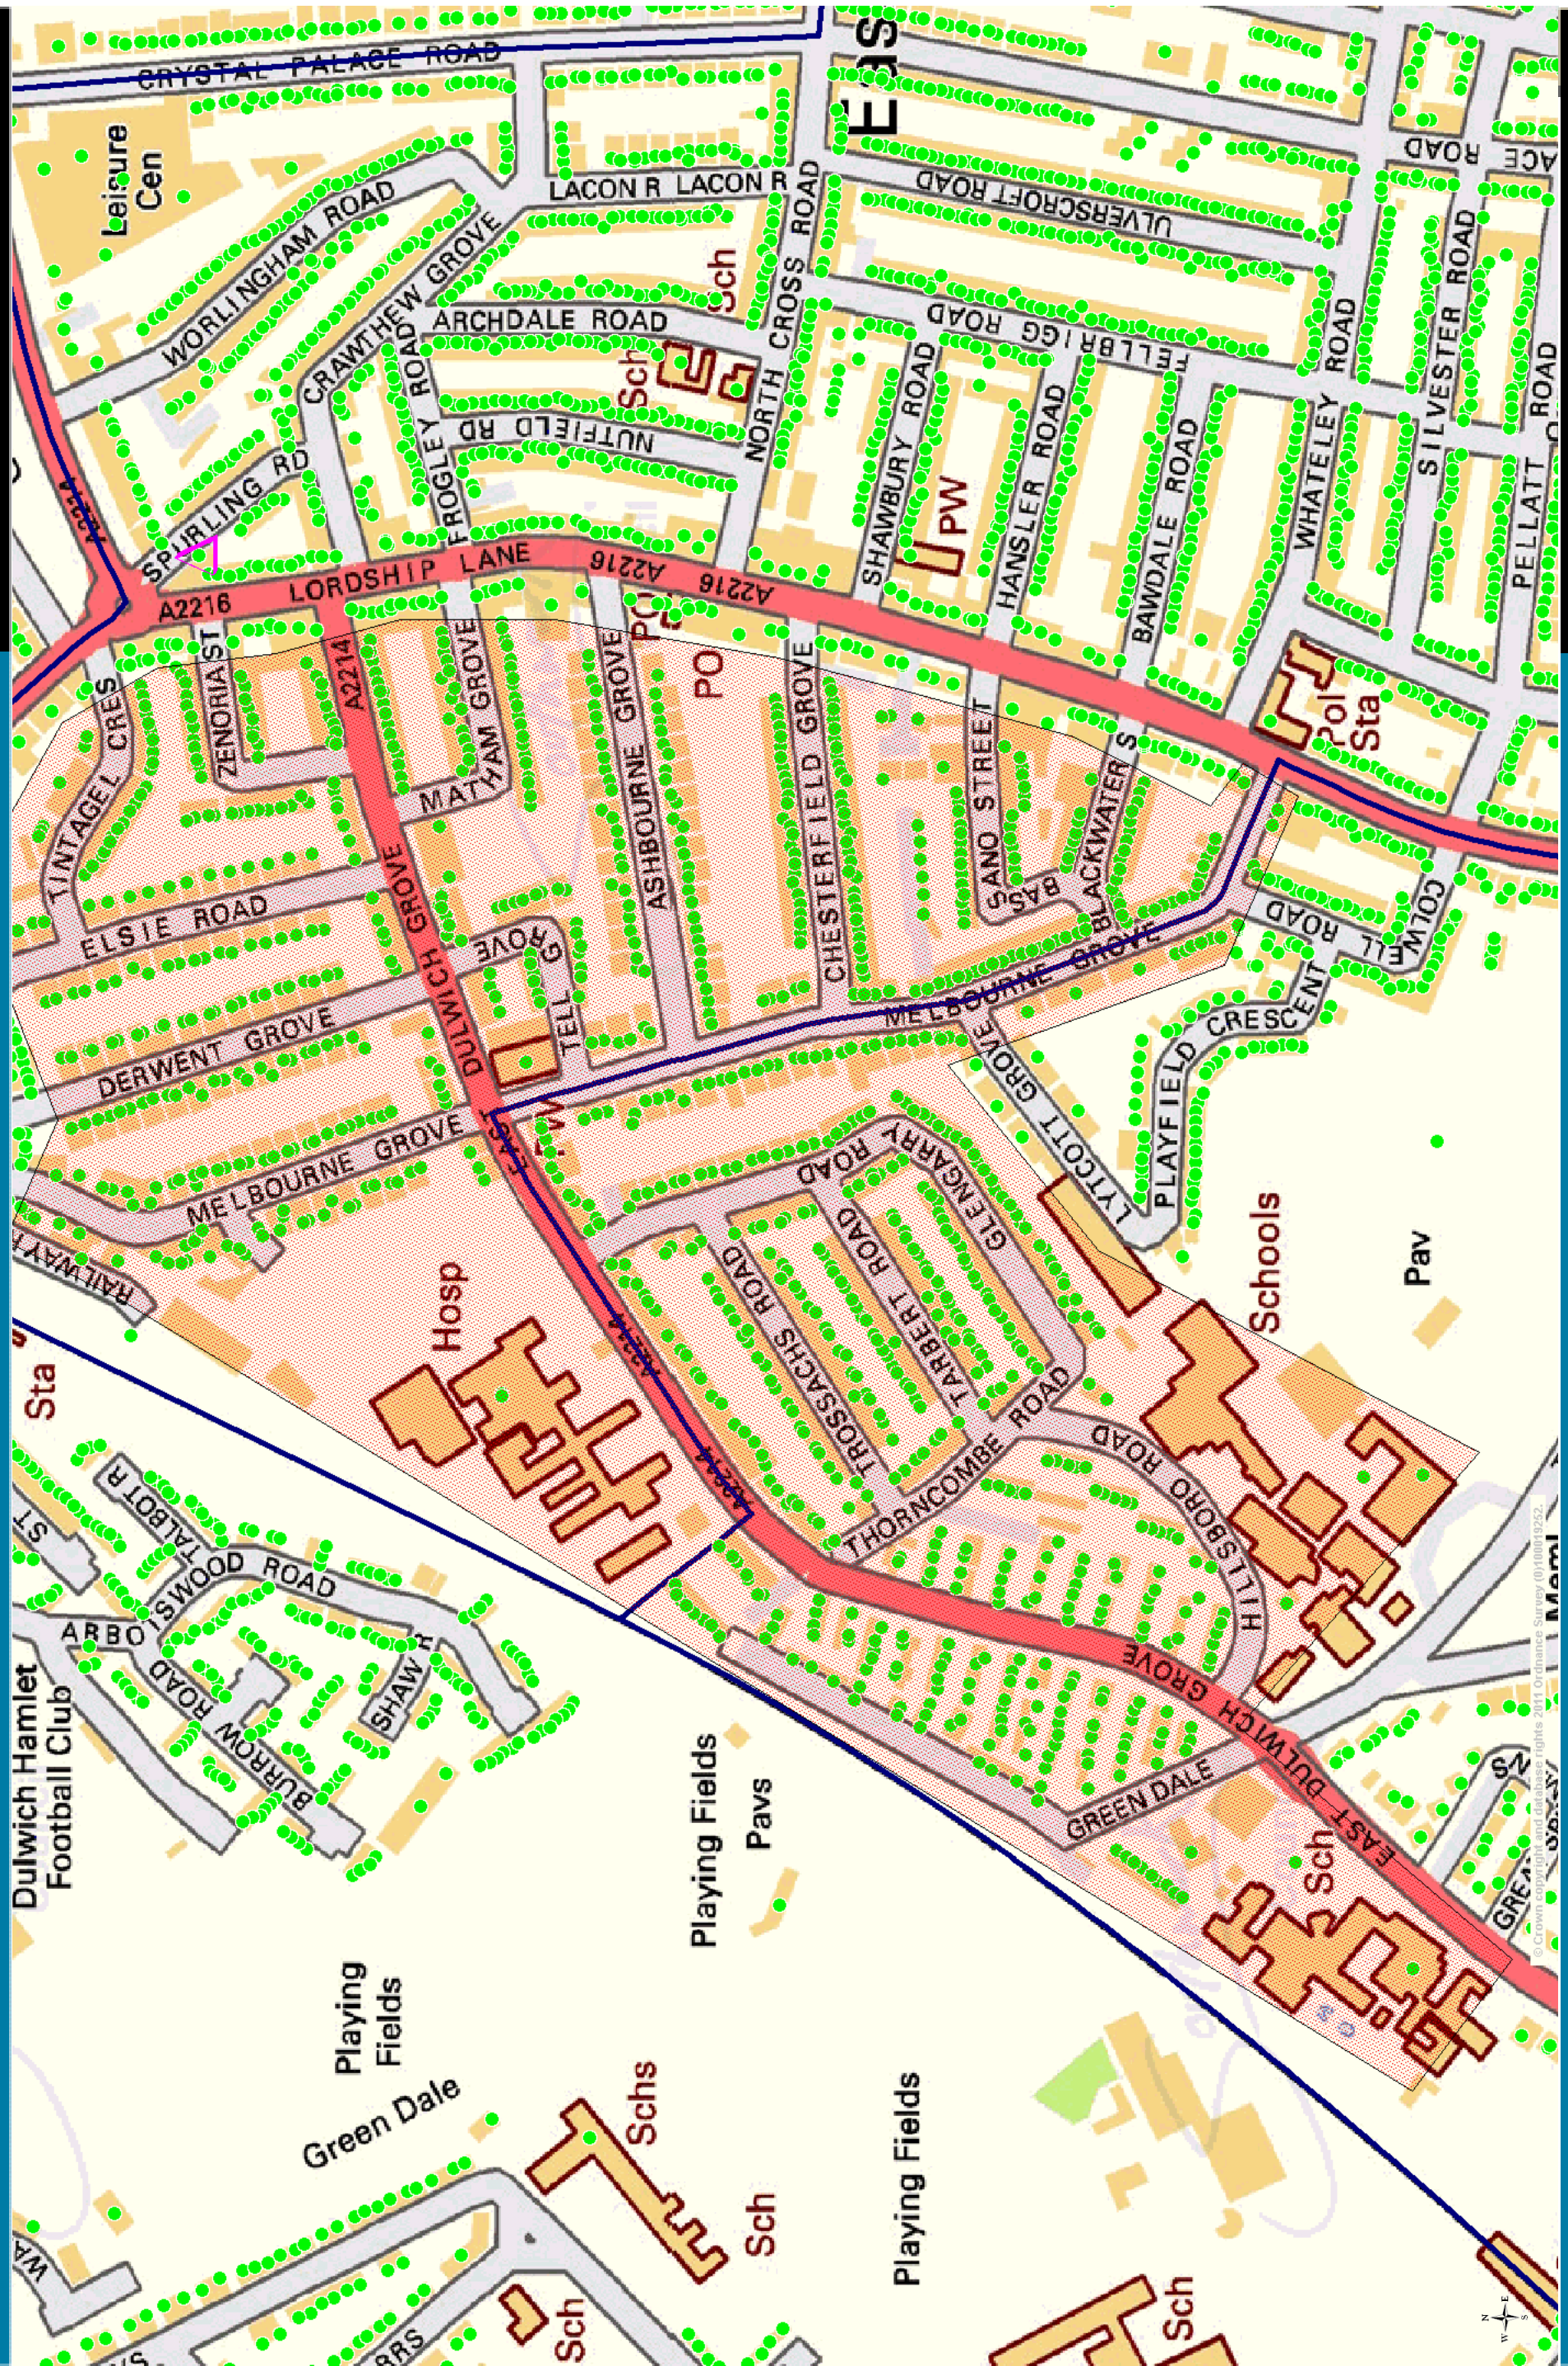

# East Dulwich Grove Scheme - Revised Consultation Area

Date 23/7/2013

© Crown copyright and database rights 2011. Ordnance Survey (0100019252).